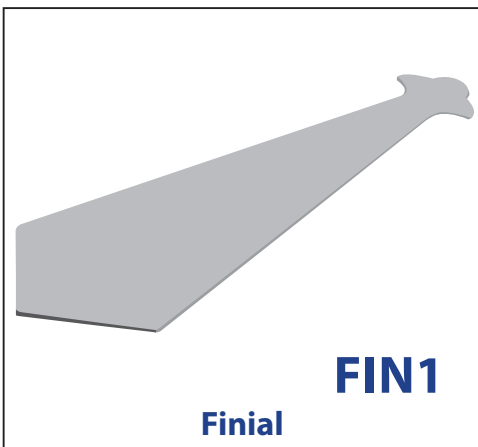

Polytop Pins/Nails available in: Black, Brown, White and Light Oak

K/P/30	30mm	200 box	200 box	N/A	200 box
K/P/40	40mm	200 box	200 box	N/A	200 box

AQUACEL FOAM RANGE

KFB - 9mm Square Fascia Capping Board
(100mm - 405mm)

All sizes are Internal

9mm Square Fascia Capping & Accessories

		White		Woodgrain		Premium Woodgrain		Colours	
Product Code	Size	PK Qty	Price	Pk Qty	Price	Pk Qty	Price	Pk Qty	Price
KFB100	100mm	2 x 5m		2 x 5m	N/A	2 x 5m	N/A	2 x 5m	N/A
KFB125	125mm	2 x 5m		2 x 5m	N/A	2 x 5m	N/A	2 x 5m	N/A
KFB150	150mm	2 x 5m		2 x 5m		2 x 5m	N/A	2 x 5m	N/A
KFB175	175mm	2 x 5m		2 x 5m		2 x 5m		2 x 5m	
KFB200	200mm	2 x 5m		2 x 5m		2 x 5m	N/A	2 x 5m	
KFB225	225mm	2 x 5m		2 x 5m		2 x 5m		2 x 5m	
KFB250	250mm	2 x 5m		2 x 5m		2 x 5m	N/A	2 x 5m	N/A
KFB300	300mm	2 x 5m		2 x 5m		2 x 5m	N/A	2 x 5m	N/A
KFB405	405mm	2 x 5m		2 x 5m		2 x 5m	N/A	2 x 5m	
KFBC	300mm 90° Corner	100		100		100		100	
KFBC600	600mm 90° Corner	50		50		50		50	N/A
KFBC135	300mm 135° Corner	100		100		100		100	N/A
KFBIC	300mm 90° Internal Corner	100		100		100		100	N/A
KFBJ	300mm Joint	100		100		100		100	
KFBJ600	600mm Joint	50		50		50		50	N/A
KFBCAP	250mm End Cap	100		100		100	N/A	100	
FIN1	Finial	100		100		100	N/A	100	