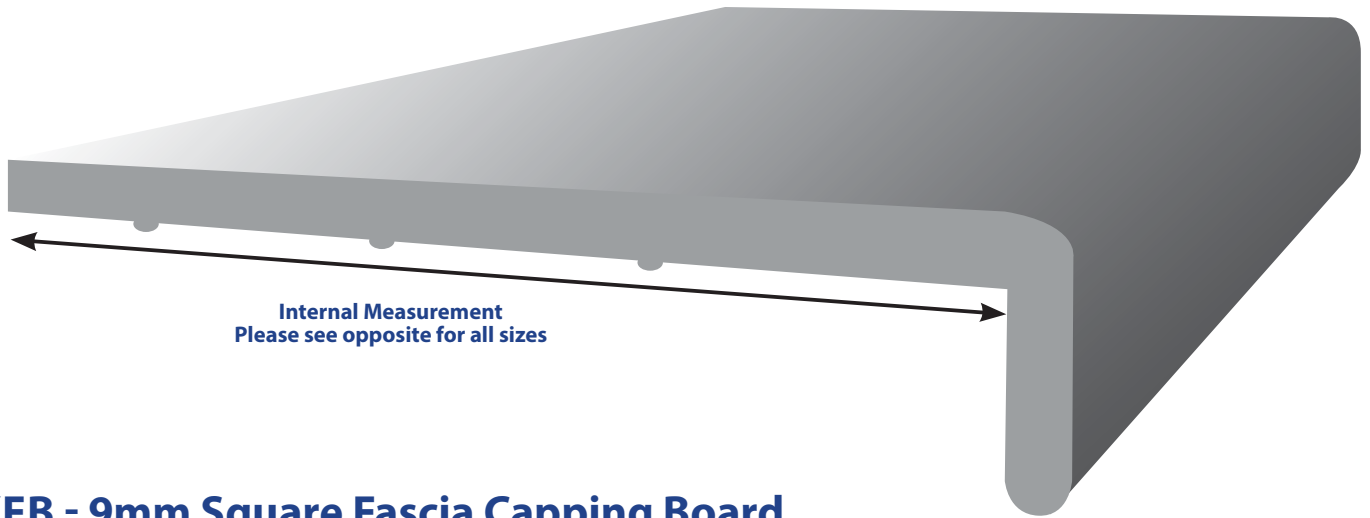

AQUACEL FOAM RANGE

KFB - 9mm Square Fascia Capping Board
(100mm - 405mm)