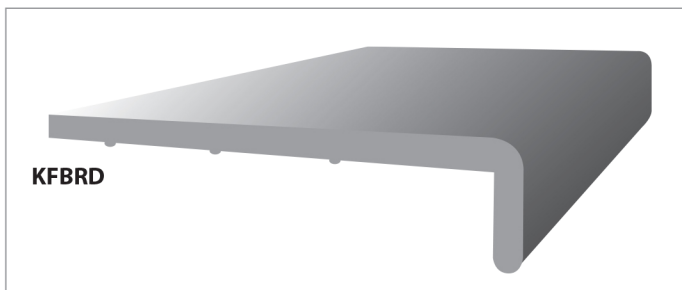

AQUACEL FOAM RANGE

To indicate the product colour(s) required, the following code suffixes should be used:
 Colour Suffixes: BG - Black Woodgrain, LO - Sherwood Woodgrain,
 RW - Rosewood Woodgrain, WG - Mahogany Woodgrain, BL - Black and BR - Brown