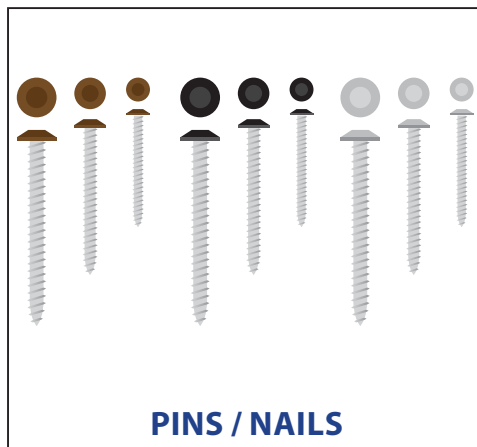

AQUACEL FOAM RANGE

To indicate the product colour(s) required, the following code suffixes should be used:
 Colour Suffixes: BG - Black Woodgrain, LO - Sherwood Woodgrain,
 RW - Rosewood Woodgrain, WG - Mahogany Woodgrain, BL - Black and BR - Brown

Polytop Pins/Nails available in: Black, Brown, White and Light Oak

K/P/30	30mm	200 box	200 box	N/A	200 box
K/P/40	40mm	200 box	200 box	N/A	200 box

AQUACEL FOAM RANGE

KFB - 9mm Square Fascia Capping Board
(100mm - 405mm)