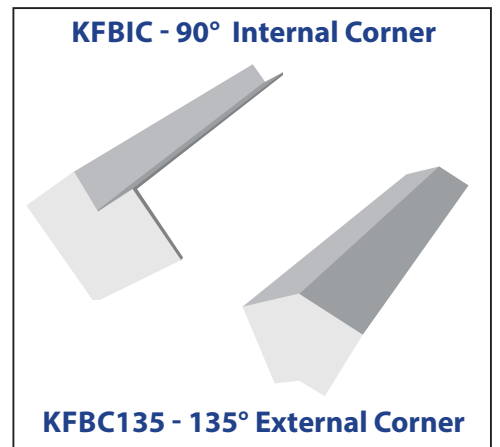

All sizes are Internal

9mm Square Fascia Capping & Accessories

		White		Woodgrain		Premium Woodgrain		Colours	
Product Code	Size	PK Qty	Price	Pk Qty	Price	Pk Qty	Price	Pk Qty	Price
KFB100	100mm	2 x 5m		2 x 5m	N/A	2 x 5m	N/A	2 x 5m	N/A
KFB125	125mm	2 x 5m		2 x 5m	N/A	2 x 5m	N/A	2 x 5m	N/A
KFB150	150mm	2 x 5m		2 x 5m		2 x 5m	N/A	2 x 5m	N/A
KFB175	175mm	2 x 5m		2 x 5m		2 x 5m		2 x 5m	
KFB200	200mm	2 x 5m		2 x 5m		2 x 5m	N/A	2 x 5m	
KFB225	225mm	2 x 5m		2 x 5m		2 x 5m		2 x 5m	
KFB250	250mm	2 x 5m		2 x 5m		2 x 5m	N/A	2 x 5m	N/A
KFB300	300mm	2 x 5m		2 x 5m		2 x 5m	N/A	2 x 5m	N/A
KFB405	405mm	2 x 5m		2 x 5m		2 x 5m	N/A	2 x 5m	
KFBC	300mm 90° Corner	100		100		100		100	
KFBC600	600mm 90° Corner	50		50		50		50	N/A
KFBC135	300mm 135° Corner	100		100		100		100	N/A
KFBIC	300mm 90° Internal Corner	100		100		100		100	N/A
KFBJ	300mm Joint	100		100		100		100	
KFBJ600	600mm Joint	50		50		50		50	N/A
KFBCAP	250mm End Cap	100		100		100	N/A	100	
FIN1	Finial	100		100		100	N/A	100	